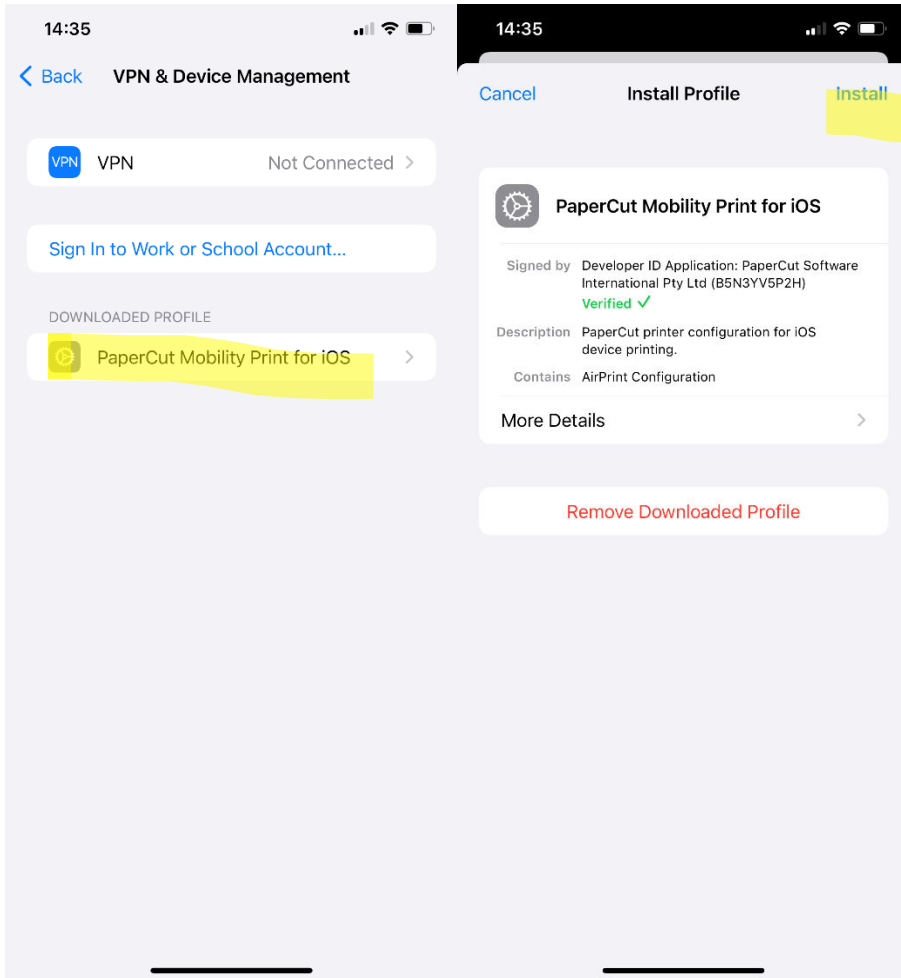

Set up PaperCut on iPhone or iPad

This processing must be done within school environment.

Step1:

Click the link below to download.

<http://192.168.0.57:9163/ios/profile>

step2: go to Setting- General – VPN & Device Management – PaperCut Mobility Print For IOS
-- install

Step 3:

when printing, select Printer "SharpFollowMe", login by using your internal detail.