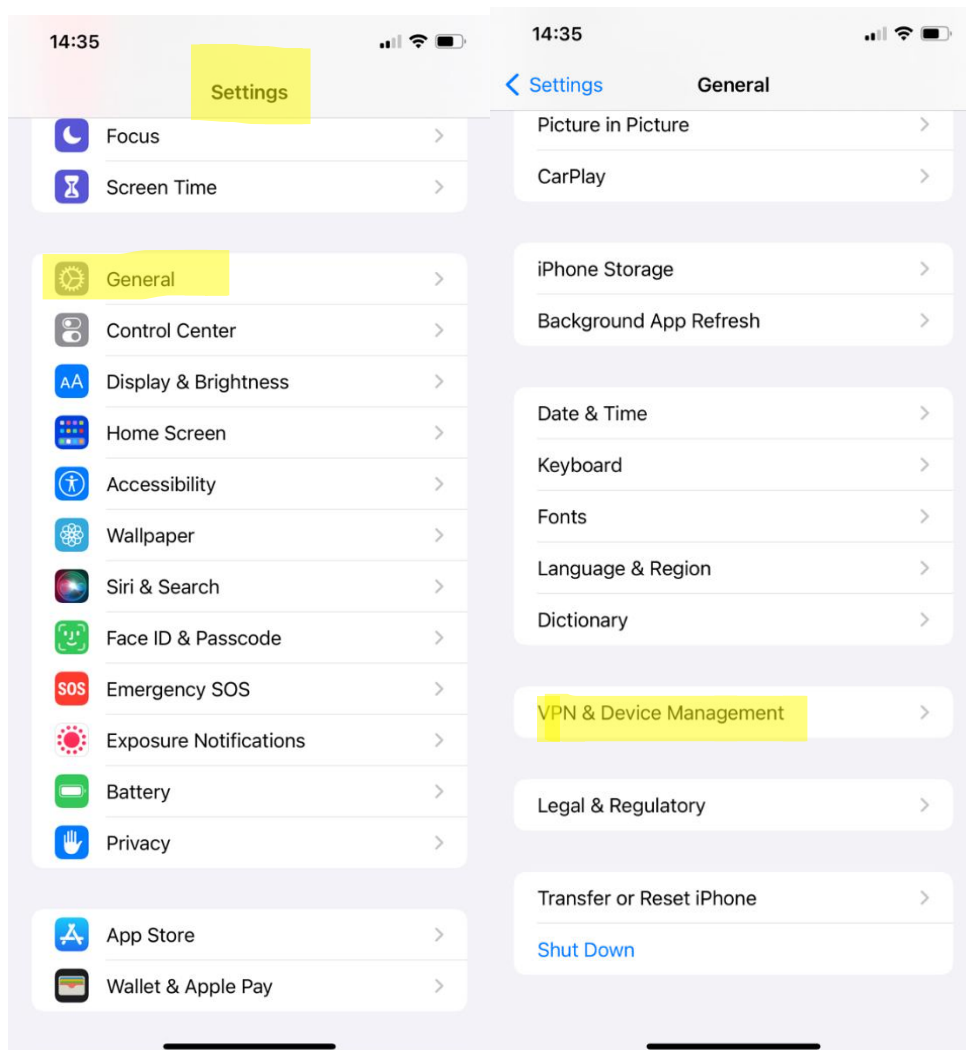

Set up PaperCut on iPhone or iPad

This processing must be done within school environment.

Step1:

Click the link below to download.

<http://192.168.0.57:9163/ios/profile>

step2: go to Setting- General – VPN & Device Management – PaperCut Mobility Print For IOS
-- install

Step 3:

when printing, select Printer "SharpFollowMe", login by using your internal detail.